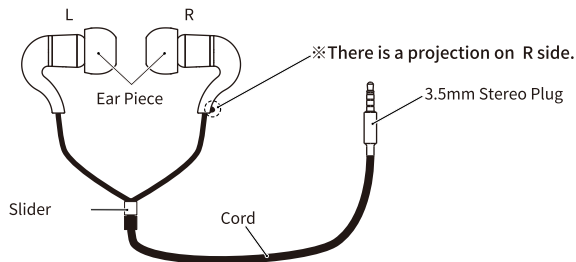

■ Product Diagram

■ How to attach the earpiece

Insert the hole of flat surface into the nozzle of the earphone deeply.

※Please check firmly attached earpiece before using.

■ Specification

Weight: 20g
Driver: ϕ 6mm Dynamic 「NUARL Driver [N6]v5X」, HDSS®
Frequency response: 10~40,000Hz
Impedance: 16 Ω
Sound pressure level: 100 $\pm$ 3dB/1mW
Maximum input: 5mW
Plug: ϕ 3.5mm 3 prong mini plug
Code length: 120cm
Accessory: Silicon earpiece(4size) Foam earpiece(3size), Carrying case

■ Warranty and after service

The warranty for this product is valid for 1 years from the day of purchase. During the warranty period, we will repair the product . The warranty is only valid in the country in which the product was purchased.

Please contact purchased store directly for the specific repair of the goods.