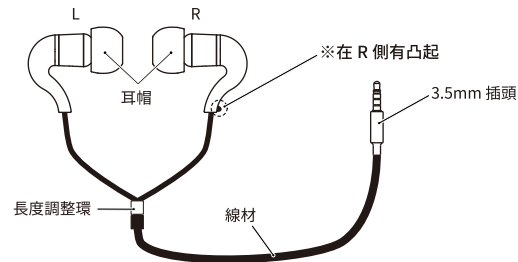

Insert the hole of flat surface into the nozzle of the earphone deeply.

※Please check firmly attached earpiece before using.

■ Specification

Weight: 20g
 Driver: ϕ 6mm Dynamic 「NUARL Driver [N6]v5X」, HDSS®
 Frequency response: 10~40,000Hz
 Impedance: 16 Ω
 Sound pressure level: 100 \pm 3dB/1mW
 Maximum input: 5mW
 Plug: ϕ 3.5mm 3 prong mini plug
 Code length: 120cm
 Accessory: Silicon earpiece(4size) Foam earpiece(3size), Carrying case

Please contact purchased store directly for the specific repair of the goods.

■ 各部位名稱

■ 耳帽安裝方法

平面孔深深插入耳機的管嘴。

※使用前請檢查耳帽安裝是否牢固。

■ 規格

質量: 20g
 喇叭: ϕ 6mm Dynamic「NUARL Driver [N6]v5X」, HDSS®
 頻率回應: 10~40,000Hz
 阻抗: 16 Ω
 靈敏度: 100 \pm 3dB/1mW
 最大入力: 5mW
 插頭: ϕ 3.5mm 三極鍍金插頭
 線材長: 120cm
 附屬品: Silicon耳帽(4種), Foam耳帽(3種), 便攜包